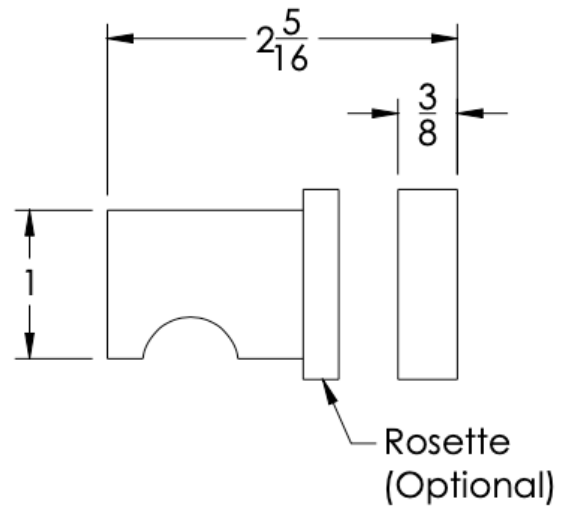

## FEATURES

- Premium 304 Grade Stainless Steel
- Solid Mount Construction
- Concealed Installation Hardware
- Solid End Cap provided for side opposite to the door for a seamless look

Single Knob shown  
with a Medium Rosette

No Rosette	Medium Rosette
ART-KNSA-NR	ART-KNSA-MR

FRONT

SIDE

TOP

No Rosette

Medium Rosette

**Installation Notes:** Center to center hole drilling dimension are same as mentioned in column. Diameter of glass hole for installation is 1/2".