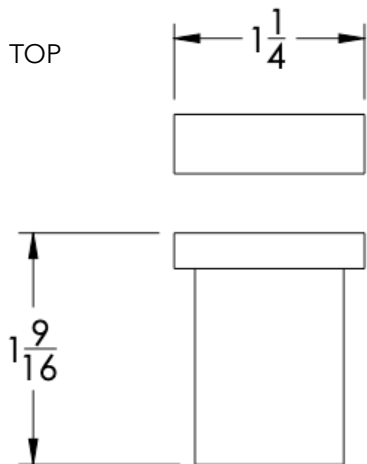

No Rosette	Medium Rosette
ART-KNSA-NR	ART-KNSA-MR

FRONT

SIDE

TOP

No Rosette

Medium Rosette

**Installation Notes:** Center to center hole drilling dimension are same as mentioned in column. Diameter of glass hole for installation is 1/2".

Standard hardware supplied can accommodate glass thicknesses 1/4" to 1/2". Please contact us for custom hardware in case glass thickness exceeds 1/2".

Dimensions in inches

NOTE: Dimensions subject to change without notice.