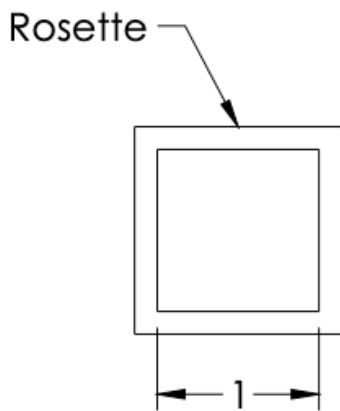

## FEATURES

- Premium 304 Grade Stainless Steel
- Solid Mount Construction
- Concealed Installation Hardware
- Solid End Cap provided for side opposite to the door for a seamless look

Single Knob shown  
with a Medium Rosette

No Rosette	Medium Rosette
ART-KNSA-NR	ART-KNSA-MR

FRONT

SIDE

TOP

No Rosette

Medium Rosette

**Installation Notes:** Center to center hole drilling dimension are same as mentioned in column. Diameter of glass hole for installation is 1/2".