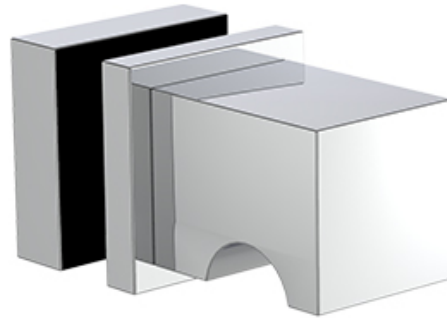

## FEATURES

- Premium 304 Grade Stainless Steel
- Solid Mount Construction
- Concealed Installation Hardware
- Solid End Cap provided for side opposite to the door for a seamless look

Single Knob shown  
with a Medium Rosette